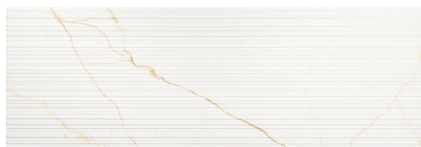

# QUANTUM

40X120 — 15,75"X47,24"

Pasta Blanca  
White body

Revestimiento  
Wall Tiles

Dest. Medio(v3)  
Shade Variation: Medium

No Repetitivo  
No Repetitive

Rectificado  
Rectified

QUANTUM SATIN  
WB4012LB

STROKES QUANTUM SATIN  
WB4012RB

STROKES QUANTUM GLOSS  
WB4012RB