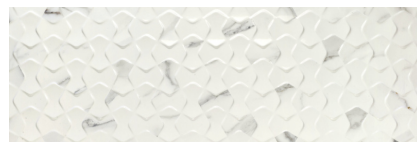

BOWTIE PATMOS
WB4012RB

EMBALAJE / PACKING LIST

	Pcs / Cajas Pcs / Box	M2 / Cajas Sqm / Box (aprox.)	Kg / Cajas Kg / Box	Cajas / Palet Boxes / Pallet	M2 / Palet Sqm / Pallet (aprox.)	Kg / Palet Kg / Pallet	Pulgadas Inches
40X120	3	1.44	28	28	40.32	784	15,75"X47,24"

Se aconseja uso del Sistema Nivelado
We recommend using Levelling System to fix the tiles

Fecha: 07/12/2019

BALDOCER