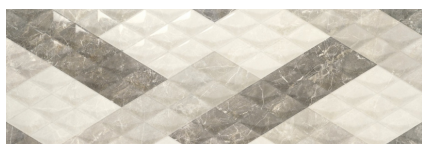

# BALMORAL

30X90 — 11,81"X35,43"

Rectificado  
Rectified

Relieve  
Relief

No Repetitivo  
No Repetitive

Dest. Medio(v3)  
Shade Variation: Medium

Brillo  
Shiny

Revestimiento  
Wall Tiles

Pasta Blanca  
White body

OPTIC BALMORAL SAND  
WB3090RB