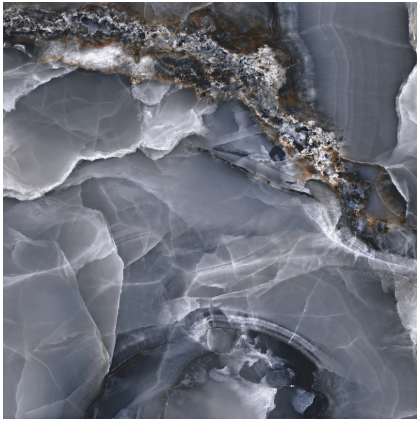

ONYX

120X120 — 47,24"X47,24"

Rectificado
Rectified

Antihielo
Frost proof

No Repetitivo
No Repetitive

Muy Dest. (v4)
Shade Variation: High

Brillo Pulido
Shiny polished

Polivalente
Versatile

Porcelánico
Porcelain

ONYX BLEU PULIDO
P1212GRP

CARACTERÍSTICAS TÉCNICAS / TECHNICAL CHARACTERISTICS

Formato Size	Color Colour	MOHS (Dureza) Strength Resistance	PEI		DESPLIZAMIENTO GLIDE			Absorción de Agua Water Absorption	Resistencia Química / Chemical Resistance								Resistencia a las Manchas Stain Resistance			Resistencia Mecánica Mechanical Resistance			
			Clase Class	Etapa Abrasión Abrasion Stage	UNE-ENV 12633:2003	DIN 51130**	DIN 51097**		P.D. Limpieza Cleaning	Aditivos Agua Piscina Additive pools water	Ácidos y Alcalis Acids and Alkalis (Baja concentración) (Low concentration)				Ácidos y Alcalis Acids and Alkalis (Alta concentración) (High concentration)				Con Acción Trazante Tracing Action	Con Acción Química Oxidante Chemical Oxidize Action	Con Acción Filmica Filmic Action	Resistencia a la helada Frost Resistance	Resistencia a la flexión Bending Resistance
											Ácido Cloríd. Hydrochloric Acid	Ácido Cítrico. Citric Acid	Hidróxido Potásico Potassium Hydroxide	Ácido Cloríd. Hydrochloric Acid	Ácido Láctico Lactic Acid	Hidróxido Potásico Potassium Hydroxide							
120X120	Bleu	4	2	600	0			<0,5%	GA	GA	GLA	GLA	GLA	GHB		GHB	5	5	5	RESISTE	>35N/mm2		

EMBALAJE / PACKING LIST

	Pcs / Cajas Pcs / Box	M2 / Cajas Sqm / Box (aprox.)	Kg / Cajas Kg / Box	Cajas / Palet Boxes / Pallet	M2 / Palet Sqm / Pallet (aprox.)	Kg / Palet Kg / Pallet	Pulgadas Inches
120X120	1	1.44	29	42	60.48	1218	47,24"X47,24"

Se aconseja uso del Sistema Nivelado
We recommend using Levelling System to fix the tiles

Fecha: 14/04/2026

BALDOCER