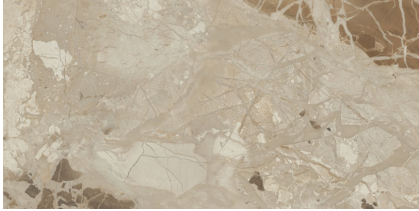

NOMAD

60X120 — 23,62"X47,24"

Porcelánico
Porcelain

Polivalente
Versatile

Mate
Matt

Dest. Medio(v3)
Shade Variation: Medium

No Repetitivo
No Repetitive

Rectificado
Rectified

Antislip 2
Anti-slip 2

NOMAD
P6012RB

EMBALAJE / PACKING LIST

	Pcs / Cajas Pcs / Box	M2 / Cajas Sqm / Box (aprox.)	Kg / Cajas Kg / Box	Cajas / Palet Boxes / Pallet	M2 / Palet Sqm / Pallet (aprox.)	Kg / Palet Kg / Pallet	Pulgadas Inches
60X120	2	1.44	29		57.6	1160	23,62"X47,24"

Se aconseja uso del Sistema Nivelado
We recommend using Levelling System to fix the tiles

Fecha: 21/05/2026

BALDOCER