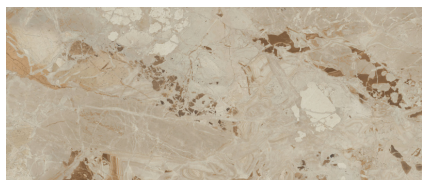

NOMAD

280X120 — 110,24"X47,24"

Antislip 2
Anti-slip 2

Rectificado
Rectified

No Repetitivo
No Repetitive

Dest. Medio(v3)
Shade Variation: Medium

Mate
Matt

Polivalente
Versatile

Porcelánico
Porcelain

NOMAD
BP2812RB

Se aconseja uso del Sistema Nivelado

We recommend using Levelling System to fix the tiles

Fecha: 19/04/2026

BALDOCER