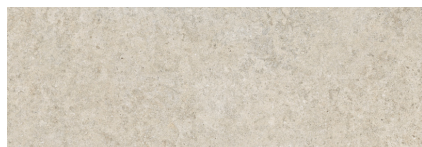

LANDART

30X90 — 11,81"X35,43"

Pasta Blanca
White body

Revestimiento
Wall Tiles

Mate
Matt

Dest. Medio(v3)
Shade Variation: Medium

No Repetitivo
No Repetitive

Rectificado
Rectified

Antislip 2
Anti-slip 2

R10
R10

LANDART IVORY
WB3090SP

LANDART NUT
WB3090SP

BOLD LANDART
WB3090SPB

Fecha: 07/05/2026

BALDOCER