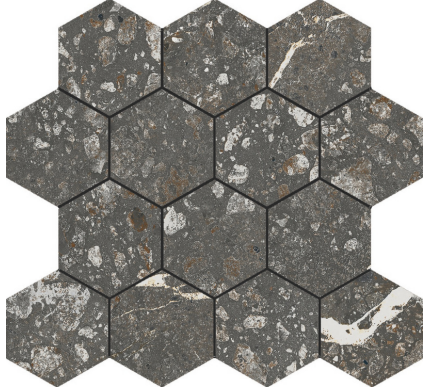

# VOLCANO

---

260X120 — 102,36"X47,24"

HEXA VOLCANO NERO  
TR-34

Fecha: 21/04/2026

BALDOCER