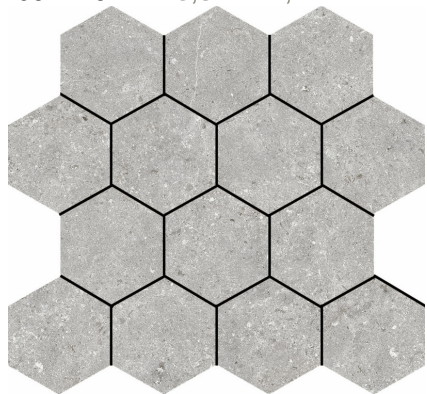

STONELAND

60X120 — 23,62"X47,24"

HEXA STONELAND PEARL
TR-42

Fecha: 18/04/2026

BALDOCER