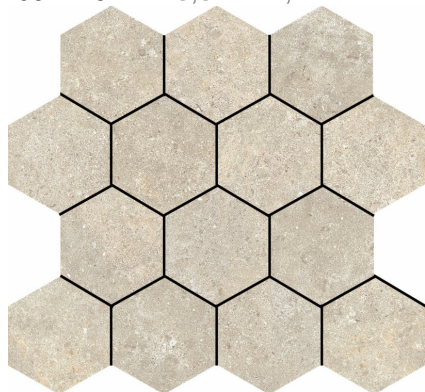

STONELAND

60X120 — 23,62"X47,24"

HEXA STONELAND IVORY
TR-42

Fecha: 17/04/2026

BALDOCER