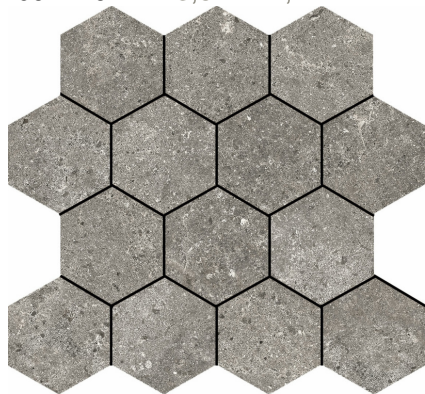

STONELAND

60X120 — 23,62"X47,24"

HEXA STONELAND GREY
TR-42

Fecha: 07/05/2026

BALDOCER