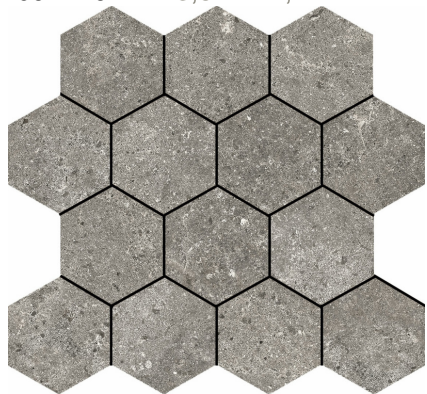

# STONELAND

---

60X120 — 23,62"X47,24"

HEXA STONELAND GREY  
TR-42

Fecha: 16/04/2026

BALDOCER