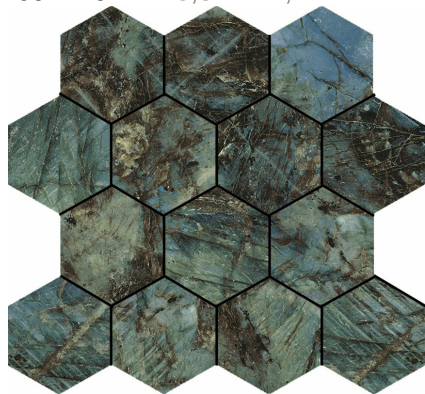

# LEMURIAN

---

60X120 — 23,62"X47,24"

HEXA LEMURIAN PULIDO  
TR-46

Fecha: 17/04/2026

BALDOCER