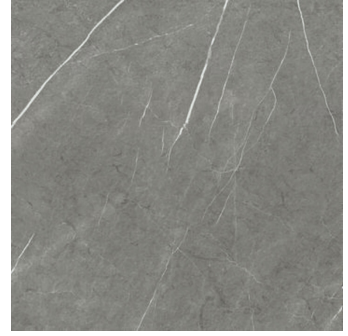

ETERNAL

30X90 — 11,81"X35,43"

Pasta Blanca
White body

Revestimiento
Wall Tiles

Mate
Matt

Dest. Medio(v3)
Shade Variation: Medium

No Repetitivo
No Repetitive

Rectificado
Rectified

Mate
Matt

Dest. Medio(v3)
Shade Variation: Medium

No Repetitivo
No Repetitive

Antihielo
Frost proof

Rectificado
Rectified

ETERNAL CREAM NATURAL
PR6060L

ETERNAL PEARL NATURAL
PR6060L

ETERNAL TAUPE NATURAL
PR6060L