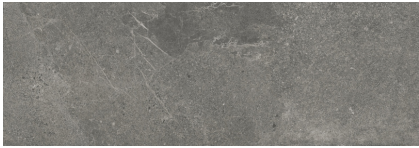

# DOME

30X90 — 11,81"X35,43"

Rectificado  
Rectified

No Repetitivo  
No Repetitive

Dest. Medio(v3)  
Shade Variation: Medium

Mate  
Matt

Revestimiento  
Wall Tiles

Tierra Coloreada  
Colored body

Pasta Blanca  
White body

DOME ANTHRACITE  
WB3090L