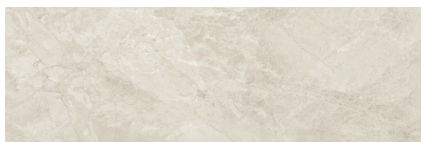

CANYON

30X90 — 11,81"X35,43"

Rectificado
Rectified

No Repetitivo
No Repetitive

Dest. Medio(v3)
Shade Variation: Medium

Mate
Matt

Revestimiento
Wall Tiles

CANYON BONE
WB3090LB