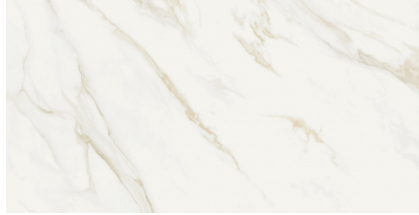

# ADAGGIO

30X60 — 11,81"X23,62"

Pasta Blanca  
White body

Revestimiento  
Wall Tiles

Brillo  
Shiny

Dest. Medio(v3)  
Shade Variation: Medium

No Repetitivo  
No Repetitive

Rectificado  
Rectified

DUNE ADAGGIO GOLD  
WB3060R

ADAGGIO GOLD  
WB3060R