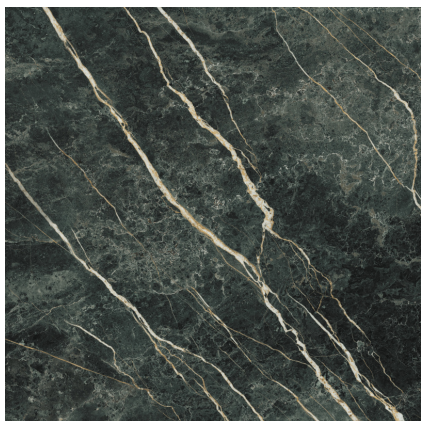

WACOM

120X120 — 47,24"X47,24"

Rectificado
Rectified

Antihielo
Frost proof

No Repetitivo
No Repetitive

Muy Dest. (v4)
Shade Variation: High

Brillo Pulido
Shiny polished

Polivalente
Versatile

Porcelánico
Porcelain

WACOM MOSS PULIDO
P1212GRP

CARACTERÍSTICAS TÉCNICAS / TECHNICAL CHARACTERISTICS

Formato Size	Color Colour	MOHS (Dureza) Strength Resistance	PEI		DESlizamiento GLIDE			Absorción de Agua Water Absorption	Resistencia Química / Chemical Resistance								Resistencia a las Manchas Stain Resistance			Resistencia Mecánica Mechanical Resistance			
			Clase Class	Etapa Abrasión Abrasion Stage	UNE-ENV 12633:2003	DIN 51130**	DIN 51097**		P.D. Limpieza Cleaning	Aditivos Agua Piscina Additive pools water	Ácidos y Alcalis Acids and Alkalis (Baja concentración) (Low concentration)				Ácidos y Alcalis Acids and Alkalis (Alta concentración) (High concentration)				Con Acción Trazante Tracing Action	Con Acción Química Oxidante Chemical Oxidize Action	Con Acción Fílmica Filmic Action	Resistencia a la helada Frost Resistance	Resistencia a la flexión Bending Resistance
											Cloruro Amónico. Ammonia Chloride	Ácido Clorídrico. Hydrochloric Acid	Ácido Cítrico. Citric Acid	Hidróxido Potásico Potassium Hydroxide	Ácido Clorídrico. Hydrochloric Acid	Ácido Láctico Lactic Acid	Hidróxido Potásico Potassium Hydroxide						
120X120	Moss Pulido	4	2	600	0			<0,5%	GA	GA	GLA	GLA	GLA	GHB		GHB	5	5	5	RESISTE	>35N/mm2		

EMBALAJE / PACKING LIST

	Pcs / Cajas Pcs / Box	M2 / Cajas Sqm / Box (aprox.)	Kg / Cajas Kg / Box	Cajas / Palet Boxes / Pallet	M2 / Palet Sqm / Pallet (aprox.)	Kg / Palet Kg / Pallet	Pulgadas Inches
120X120	1	1.44	29	42	60.48	1218	47,24"X47,24"

Se aconseja uso del Sistema Nivelado
We recommend using Levelling System to fix the tiles

Fecha: 14/04/2026

BALDOCER