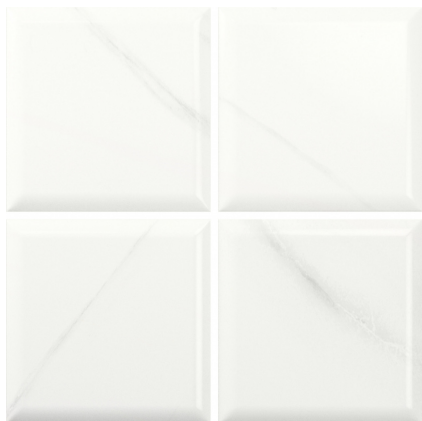

OVERBY

15X30 — 6"X12"

Pasta Blanca
White body

Revestimiento
Wall Tiles

Brillo
Shiny

Dest. Medio(v3)
Shade Variation: Medium

Relieve
Relief

CAPITONE OVERBY
WB153DLB