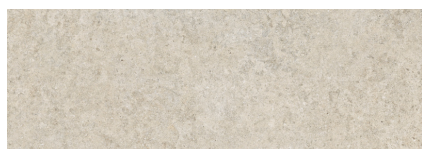

# LANDART

30X90 — 11,81"X35,43"

Pasta Blanca  
White body

Revestimiento  
Wall Tiles

Mate  
Matt

Dest. Medio(v3)  
Shade Variation: Medium

No Repetitivo  
No Repetitive

Rectificado  
Rectified

Antislip 2  
Anti-slip 2

R10  
R10

LANDART IVORY  
WB3090SP

LANDART NUT  
WB3090SP

BOLD LANDART  
WB3090SPB

Fecha: 07/05/2026

BALDOCER