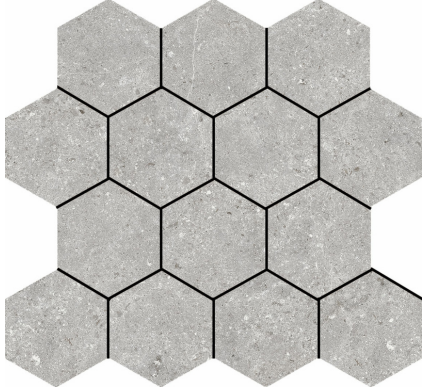

STONELAND

60X120 — 23,62"X47,24"

HEXA STONELAND PEARL
TR-42

Fecha: 17/04/2026

BALDOCER