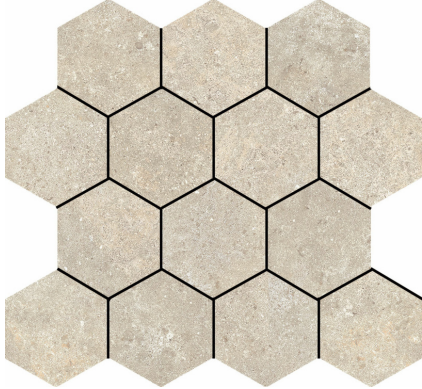

STONELAND

60X120 — 23,62"X47,24"

HEXA STONELAND IVORY
TR-42

Fecha: 17/04/2026

BALDOCER