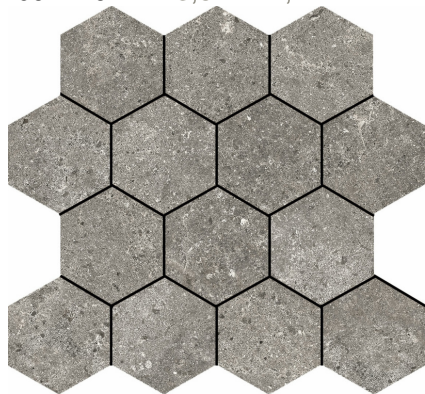

STONELAND

60X120 — 23,62"X47,24"

HEXA STONELAND GREY
TR-42

Fecha: 17/04/2026

BALDOCER