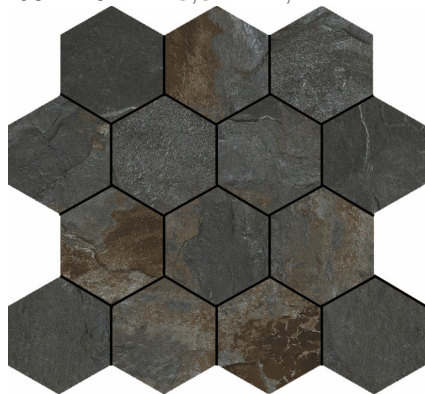

# SLATE

---

60X120 — 23,62"X47,24"

HEXA SLATE BLACK  
TR-42

Fecha: 17/04/2026

BALDOCER