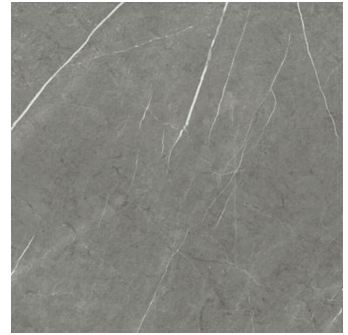

ETERNAL

30X90 — 11,81"X35,43"

Pasta Blanca
White body

Revestimiento
Wall Tiles

Mate
Matt

Dest. Medio(v3)
Shade Variation: Medium

No Repetitivo
No Repetitive

Rectificado
Rectified

Mate
Matt

Dest. Medio(v3)
Shade Variation: Medium

No Repetitivo
No Repetitive

Antihielo
Frost proof

Rectificado
Rectified

ETERNAL CREAM NATURAL
PR6060L

ETERNAL PEARL NATURAL
PR6060L

ETERNAL TAUPE NATURAL
PR6060L