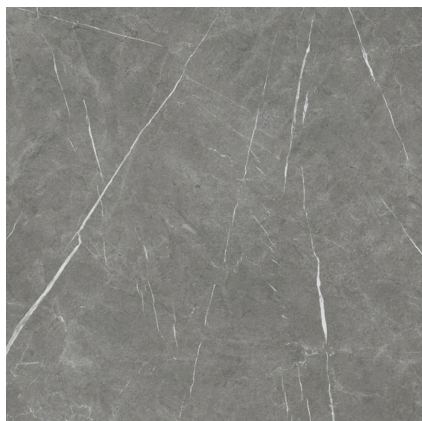

# ETERNAL

120X120 — 47,24"X47,24"

Rectificado  
Rectified

Antihielo  
Frost proof

No Repetitivo  
No Repetitive

Dest. Medio(v3)  
Shade Variation: Medium

Brillo Pulido  
Shiny polished

Polivalente  
Versatile

Tierra Coloreada  
Colored body

Porcelánico  
Porcelain

ETERNAL DARK PULIDO  
P1212RP