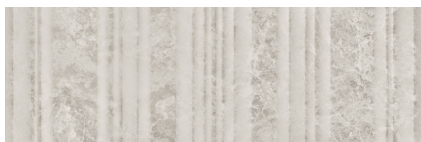

# CANYON

30X90 — 11,81"X35,43"

Rectificado  
Rectified

Relieve  
Relief

No Repetitivo  
No Repetitive

Dest. Medio(v3)  
Shade Variation: Medium

Mate  
Matt

Revestimiento  
Wall Tiles

DUOMO CANYON GREY  
WB3090R