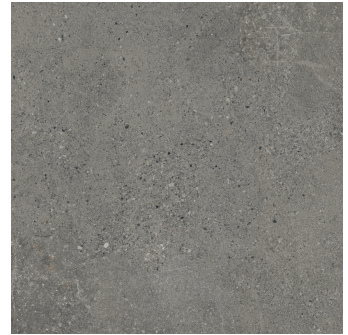

DOME ANTHRACITE
PR6060R

Fecha: 07/05/2026

BALDOCER