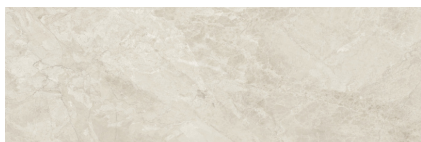

# CANYON

30X90 — 11,81"X35,43"

Rectificado  
Rectified

No Repetitivo  
No Repetitive

Dest. Medio(v3)  
Shade Variation: Medium

Mate  
Matt

Revestimiento  
Wall Tiles

CANYON BONE  
WB3090LB